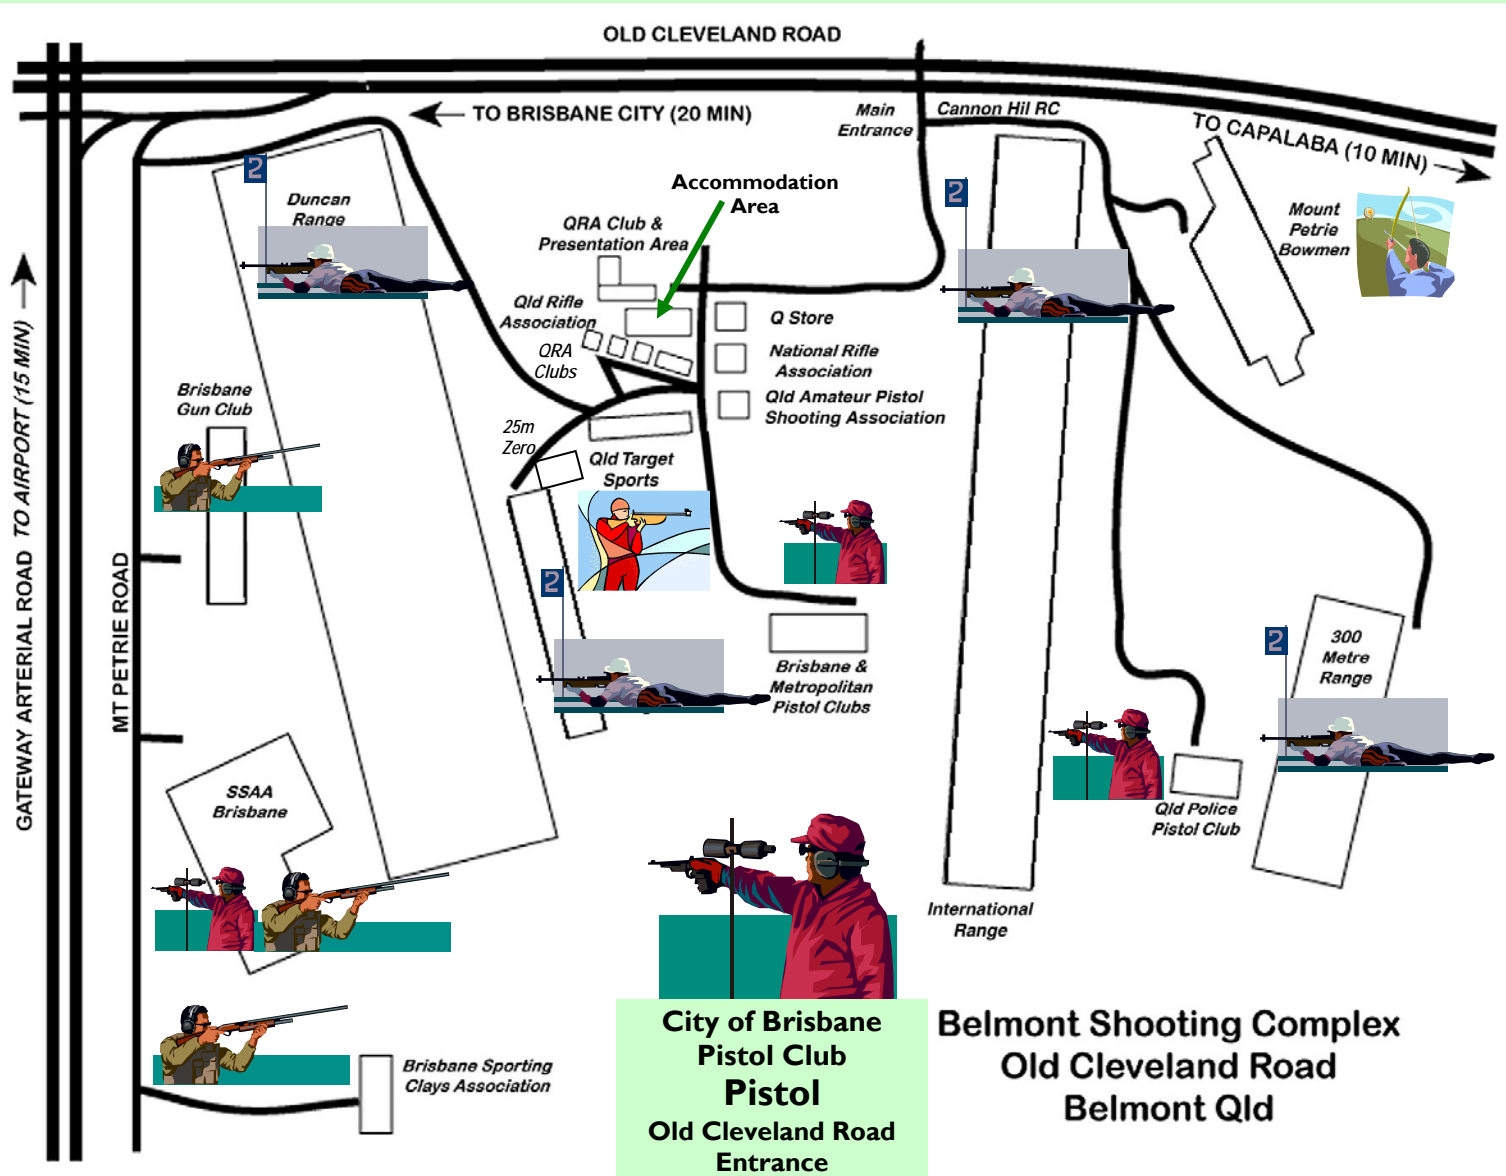

**Qld Target Sports
Small Bore &
Air Rifle**

Old Cleveland Road Entrance
0402 819071 7 days
taketwo@iiprimus.com.au www.targetsports.org.au

**Brisbane Gun Club
Shotgun**
Mt Petrie Road Entrance
07 3398 4555
paulvitcomm@yahoo.com.au
www.brisbanegunclub.com

**Sporting Shooters -
Brisbane
Rifle, Pistol &
Shotgun**
Mt Petrie Road Entrance
07 3398 1749 7 days
ssaabris@technet2000.com.au
www.ssaabris.org.au

**Queensland Sporting
Clays
Shotgun**
Mt Petrie Road Entrance
07 3267 7513
president@brisbanesportingclays.com.au
www.brisbanesportingclays.com.au