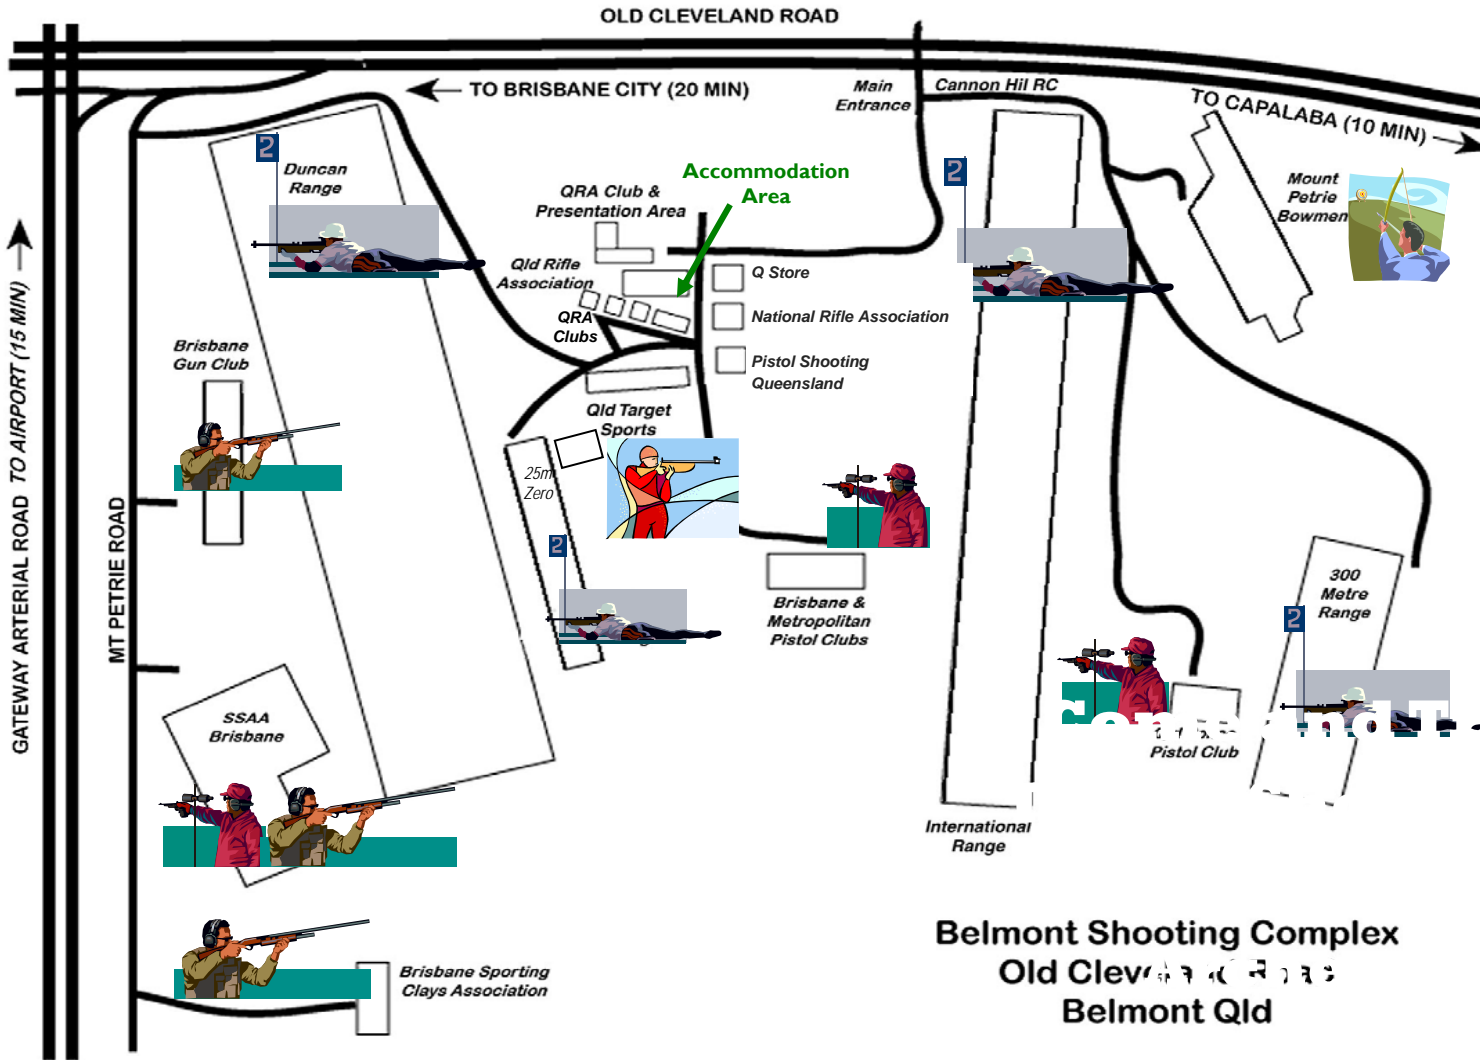

RIFLE, PISTOL & SHOTGUN

Sporting Shooters

Brisbane

Mt Petrie Road
07 3398 1749 (7 days)
admin@ssaabris.org.au
www.ssaabris.org.au

Belmont Shooting Complex

Old Cleveland Road Entrance

Belmont Qld

Metropolitan Pistol Club

Old Cleveland Road entrance
07 3395 3325
www.metro-pistol.org.au